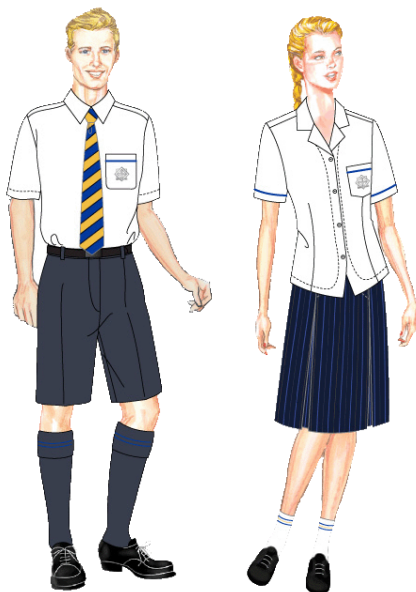

YEARS 10-12 BOYS

- St Luke's white short sleeve shirt
- St Luke's charcoal shorts
- St Luke's charcoal knee-hi socks
- Years 10-12 Tie
- St Luke's buckled black belt
- Black leather lace-up school shoes

Optional

- St Luke's Blazer (optional in Summer, but required in Winter)
- St Luke's royal jumper
- St Luke's royal vest

YEARS 10 - 12 GIRLS

- St Luke's white short sleeve shirt
- St Luke's striped navy skirt
- St Luke's white ankle socks with navy & gold stripes
- Black leather lace-up school shoes

Optional

- St Luke's Blazer (optional in Summer, but required in Winter)
- St Luke's royal jumper
- St Luke's royal vest
- St Luke's ribbons

A local school *A* World of difference